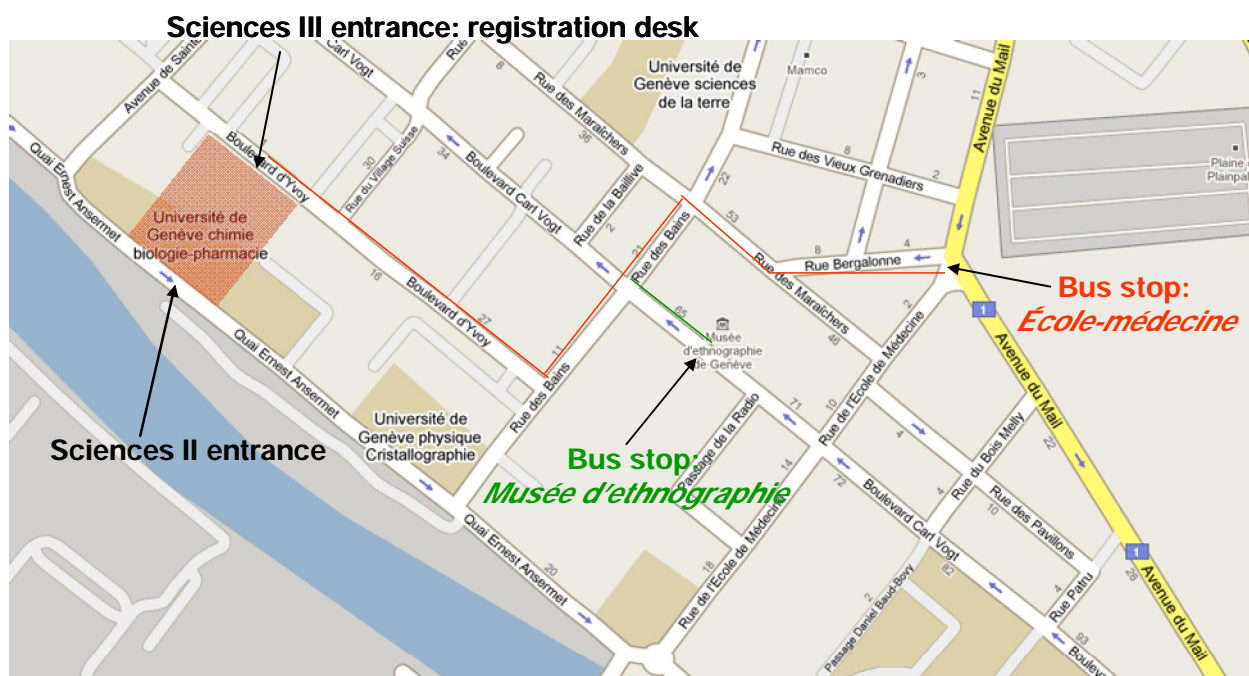

Inaugural Symposium
19 November 2009, 10:00
 Auditorium A150 - Science II Building
 University of Geneva - Quai Ernest Ansermet - Geneva
Registration at Science III Building – Boulevard d'Ivoy – Geneva

Arriving at Sciences III building from Cornavin train station (approximately 20 - 25 minutes):

- In front of the train station, take bus N° 1 at bus stop *Gare Cornavin*.
(ticket All Geneva: 3.00 Frs or 2.20 with CFF half price subscription)
- Exit the bus at bus stop *Ecole-Médecine*.
- Walk for 5 minutes, as shown on the map (red).

If needed, contact Sciences II central desk at 022 379 61 11.

Going back to Cornavin train station (approximately 20 - 25 minutes):

- Walk for 4 minutes, as shown on the map (red and green).
- Take bus N° 1 at bus stop *Musée d'ethnographie* (same ticket as aforementioned).
- Exit the bus at bus stop *Gare Cornavin*.